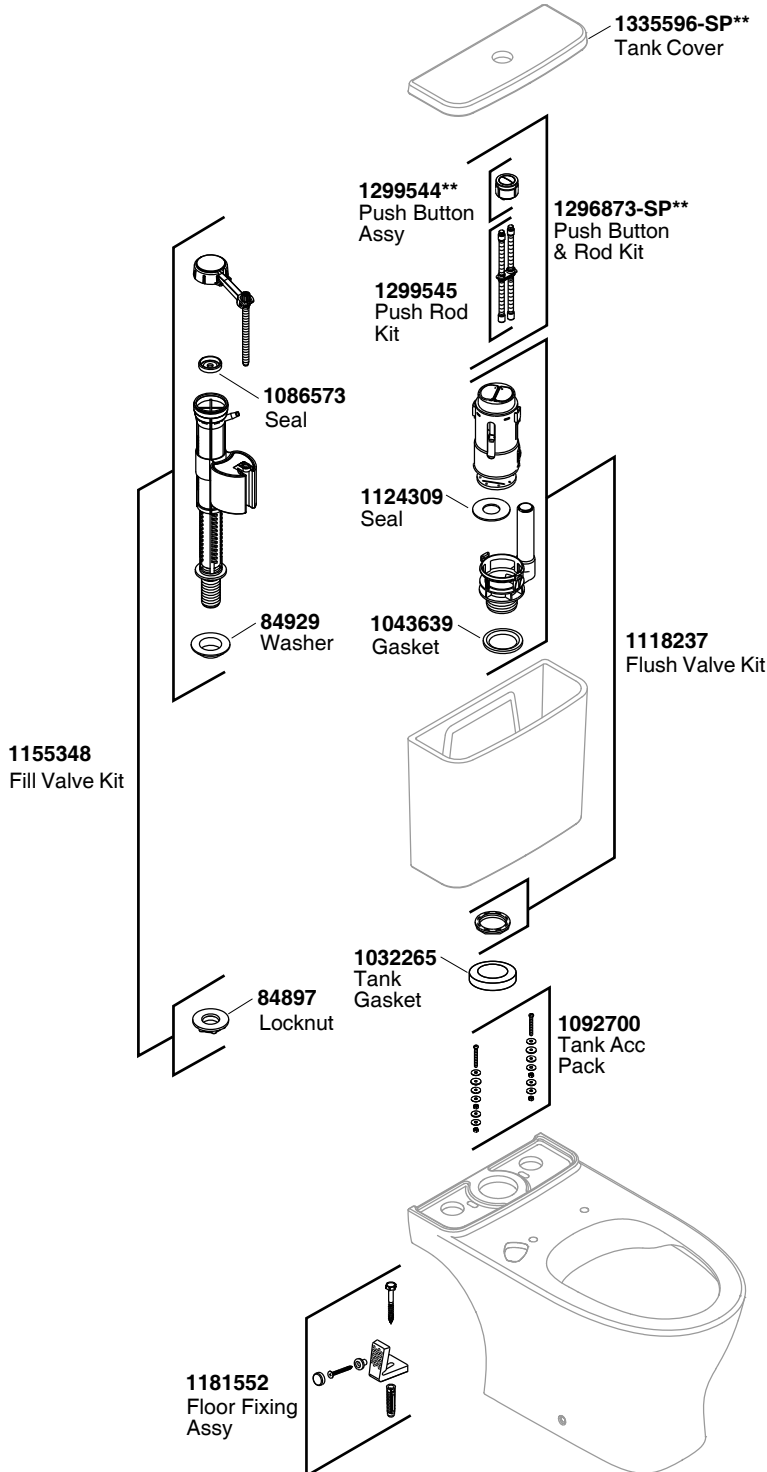

K-21017K-HC

Model Toilet	Bowl	Tank	Connector
K-21017K-HC**	K-21156K-HC**	K-21006H-**	1138552

**Finish/color code must be specified when ordering.